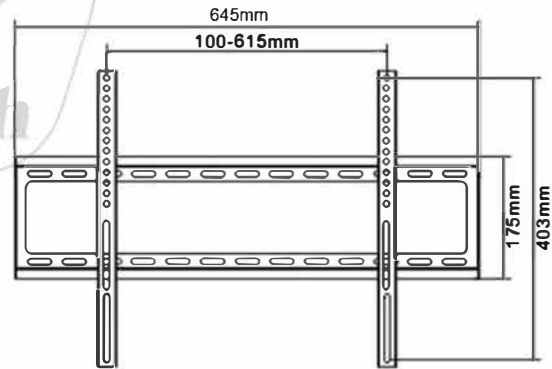

## Fixed LCD/LED/Curved TV Wall Mount

Suitable for most 32" - 75" screen

Enhance Your Living Space  
with Hanging TV to Wall

Screen Size  
32"-75"

VESA  
600x400

Profile  
30mm

Weight Capacity  
45kg